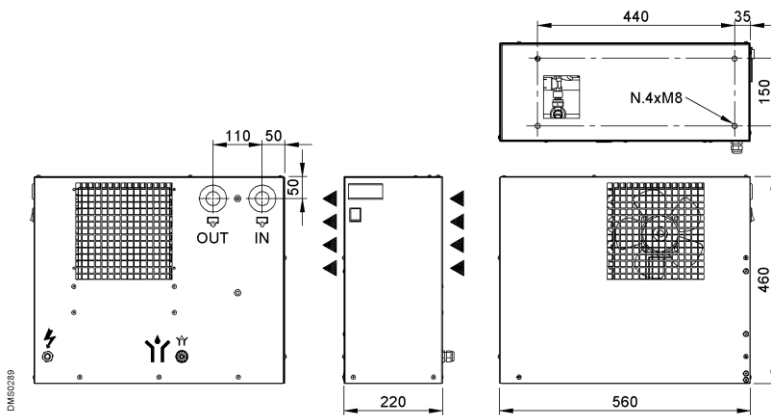

SL 24

SL 54 - 144

SL 180

DRYMEC Ltd.
Unit 4R Bramhall Moor Technology Park
Pepper Road
Hazel Grove
Stockport SK7 5BW

Tel 0161 487 4747
Fax 0161 487 3778
www.drymec.com
sales@drymec.com