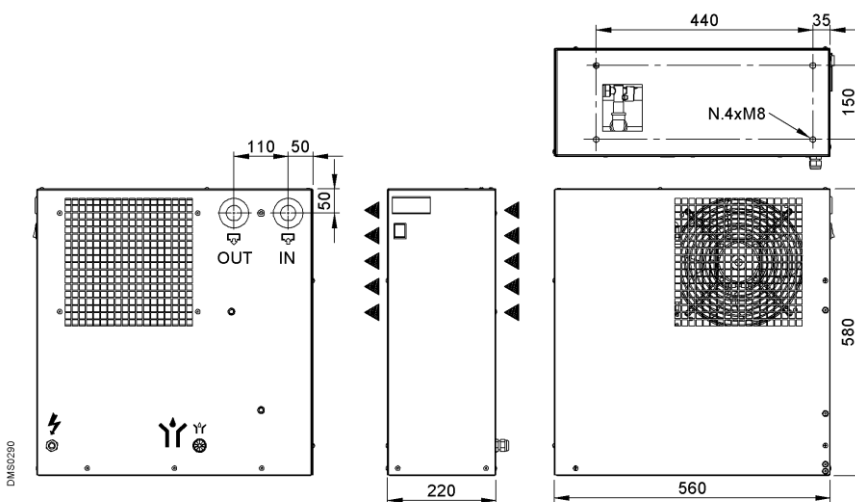

DRYMEC Ltd.
Unit 4R Bramhall Moor Technology Park
Pepper Road
Hazel Grove
Stockport SK7 5BW

Tel 0161 487 4747
Fax 0161 487 3778
www.drymec.com
sales@drymec.com