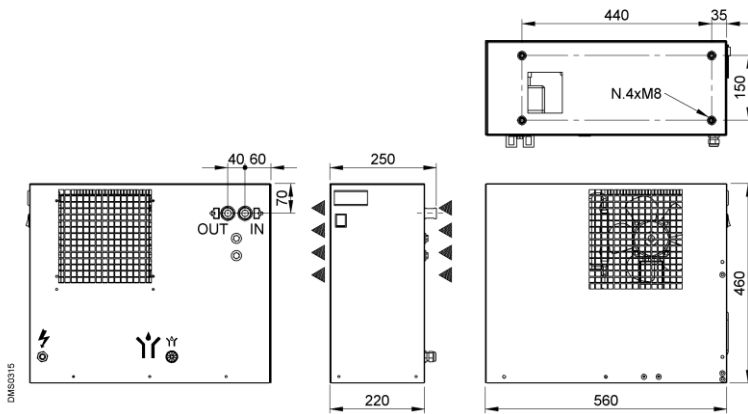

SL 24

SL 54 - 144